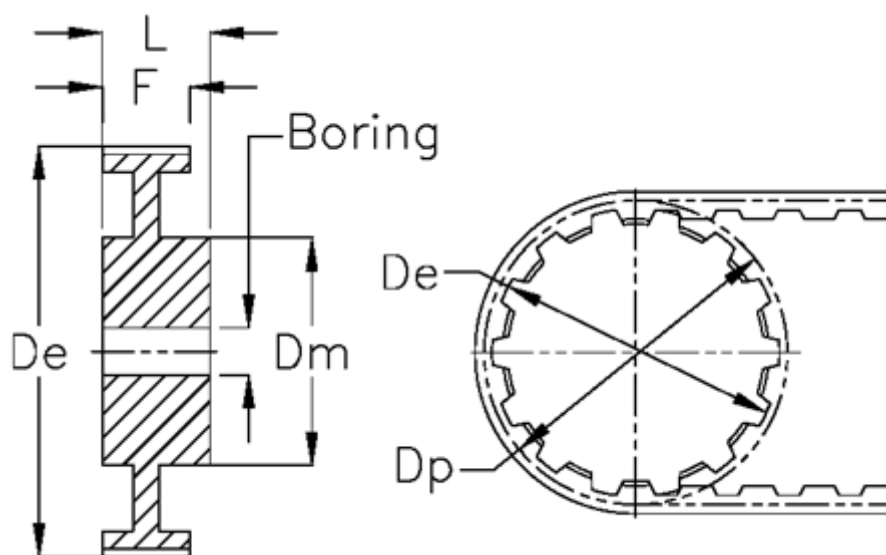

Article number: 604142072009

Description: Timing belt pulley with hub
HTD 72 5M 9

Measures

Bore	= 8	Type	= 5M
De	= 113.45	Weight	= 0.27
Di	= 25.5	Width	= 09
Dm	= 45		
Dp	= 114.59		
F	= 14.5		
L	= 100		
Tooth number	= 72		